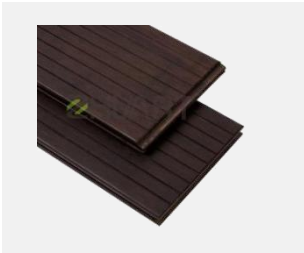

DECKING

- ✓ End-matched T&G profile for tight seams
- ✓ 30% faster installation with hidden clip system
- ✓ Lengths up to 4.2m, custom dimensions available
- ✓ Reversible boards, both sides are usable

Deep Carbon Series

S0DW
Charcoal, Unfinished
Standard Groove Decking
T18/20 * W137 * L1850/2000/2440 mm
T18/20 * W178 * L1850/2000/2440 mm

S0DH
Charcoal, Unfinished
Flat Decking
T18/20 * W65 * L1850/2000/2440 mm
T18/20 * W137 * L1850/2000/2440 mm
T18/20 * W178 * L1850/2000/2440 mm

S0DV
Charcoal, Unfinished
V Groove Decking
T18/20 * W137 * L1850/2000/2440 mm

S0NS
Charcoal, Unfinished
Slip Resistant Decking
T18/20 * W137 * L1850/2000/2440 mm

S1DW
Deep Charcoal, Sikkens Oil
Standard Groove Decking
T18/20 * W137 * L1850/2000/2440 mm
T18/20 * W178 * L1850/2000/2440 mm

S1DH
Deep Charcoal, Sikkens Oil
Flat Decking
T18/20 * W65 * L1850/2000/2440 mm
T18/20 * W137 * L1850/2000/2440 mm
T18/20 * W178 * L1850/2000/2440 mm

S1DV
Deep Charcoal, Sikkens Oil
V Groove Decking
T18/20 * W137 * L1850/2000/2440 mm