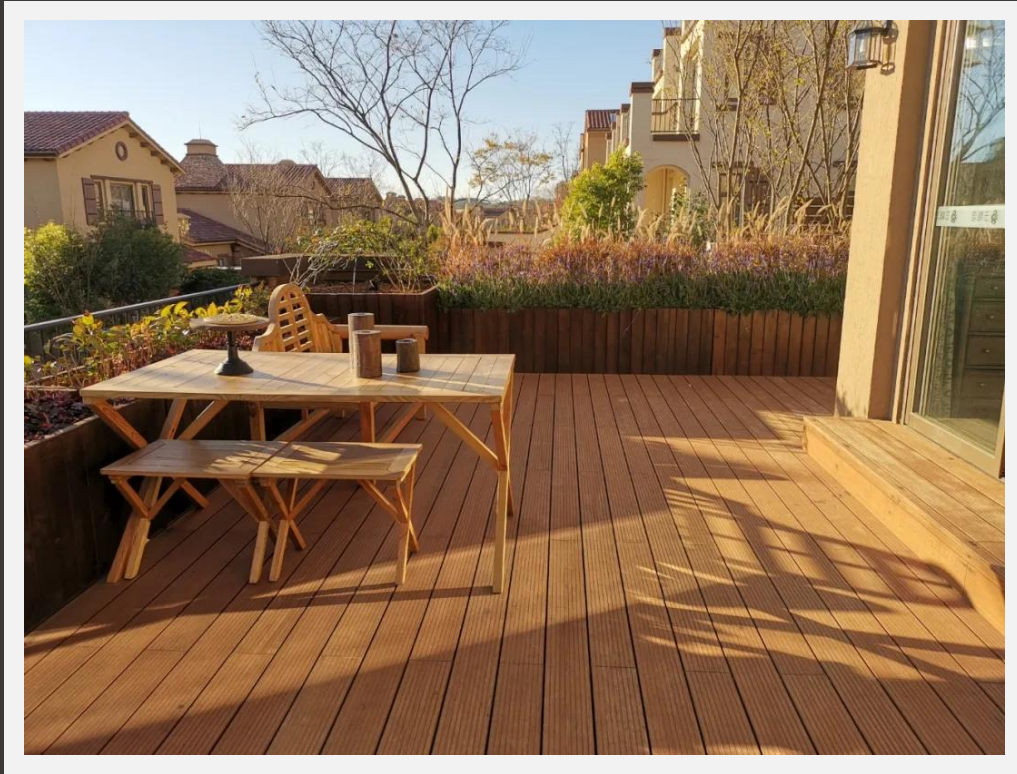

ZHUART®

Fujian Zhuanghe Bamboo Technology Co., Ltd

Xushi Area, Jiayang Economic
Development Zone, Nanping, Fujian, China

Email: sales@zhuartbamboo.com

Website: zhuartbamboo.com