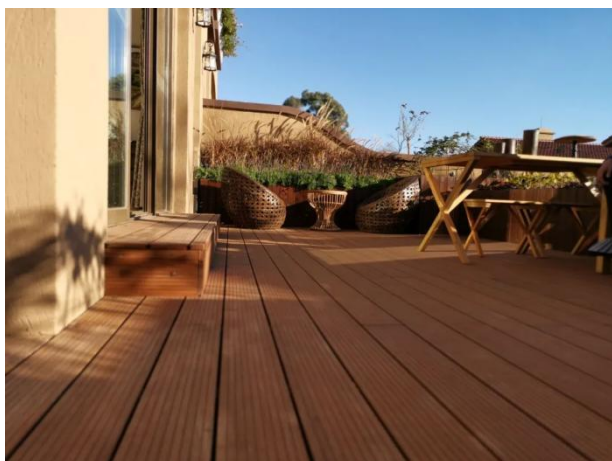

Deep Carbon Series

Treated with high-temperature vacuum drying at over 220°C.

Charcoal

Deep Charcoal

Light Carbon Series

Processed through steam carbonization at around 100°C.

Chestnut

Golden Oak

DECKING

- ✓ End-matched T&G profile for tight seams
- ✓ 30% faster installation with hidden clip system
- ✓ Lengths up to 4.2m, custom dimensions available
- ✓ Reversible boards, both sides are usable

Deep Carbon Series