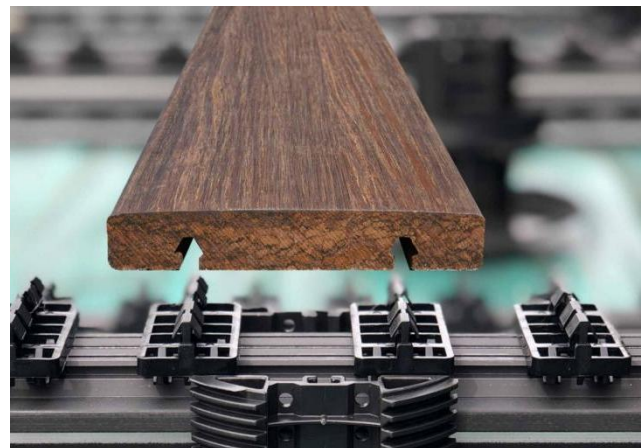

GRAD SYSTEM

- ✓ Save up to 70% installation time
- ✓ Screw-free surface for a premium finish
- ✓ Fast board removal for easy maintenance

Profile

The Grad system allows for fast, tool-free installation and easy board removal, making maintenance a breeze.