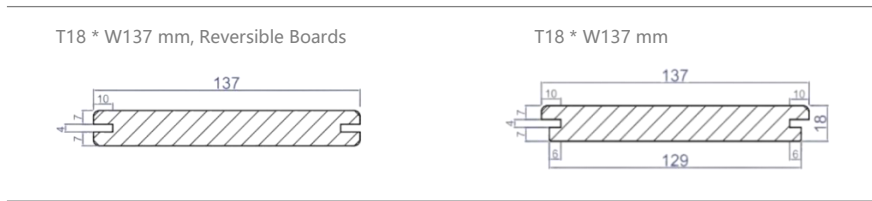

T18/20 * W137 * L1850/2000/2440 mm

L3DH

Mahogany Red, Sikkens Oil
Flat Decking

T18/20 * W137 * L1850/2000/2440 mm
T18/20 * W178 * L1850/2000/2440 mm

L3DW

Mahogany Red, Sikkens Oil
Standard Groove Decking

T18/20 * W137 * L1850/2000/2440 mm
T18/20 * W178 * L1850/2000/2440 mm

L3DH

Mahogany Red, Sikkens Oil
Flat Decking

T18/20 * W65 * L1850/2000/2440 mm

Surface Profile

Standard Groove		Small Groove	
V Groove		Full-Arc Small Groove	
Flat			

Edge Profile

End Profile

Ritz-Carlton Hotel, Saudi Arabia, photo by Shyam Visavadia

CLADDING

- ✓ End-matched T&G profile for tight seams
- ✓ 30% faster installation with hidden clip system
- ✓ Lengths up to 4.2m, custom dimensions available

S0QH-1
Charcoal, Unfinished
Shiplap Cladding
T18 * W75 * L1850/2000/2440 mm
T18 * W137 * L1850/2000/2440 mm