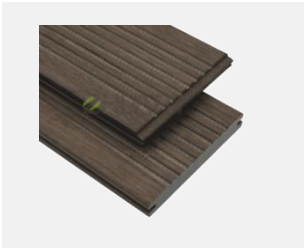

Mahogany Red

Deep Chestnut

Density
1.15-1.2g/cm³

Fire Resistant:
Bfl-s1

Corrosion
Resistance Class 1

High Stability
Non-deformation

Anti-fungus:
Class 0

Anti-termite

DECKING

- ✓ End-matched T&G profile for tight seams
- ✓ 30% faster installation with hidden clip system
- ✓ Lengths up to 4.2m, custom dimensions available
- ✓ Reversible boards, both sides are usable

Deep Carbon Series

S0DW
Charcoal, Unfinished
Standard Groove Decking
T18/20 * W137 * L1850/2000/2440 mm
T18/20 * W178 * L1850/2000/2440 mm

S0DH
Charcoal, Unfinished
Flat Decking
T18/20 * W65 * L1850/2000/2440 mm
T18/20 * W137 * L1850/2000/2440 mm
T18/20 * W178 * L1850/2000/2440 mm